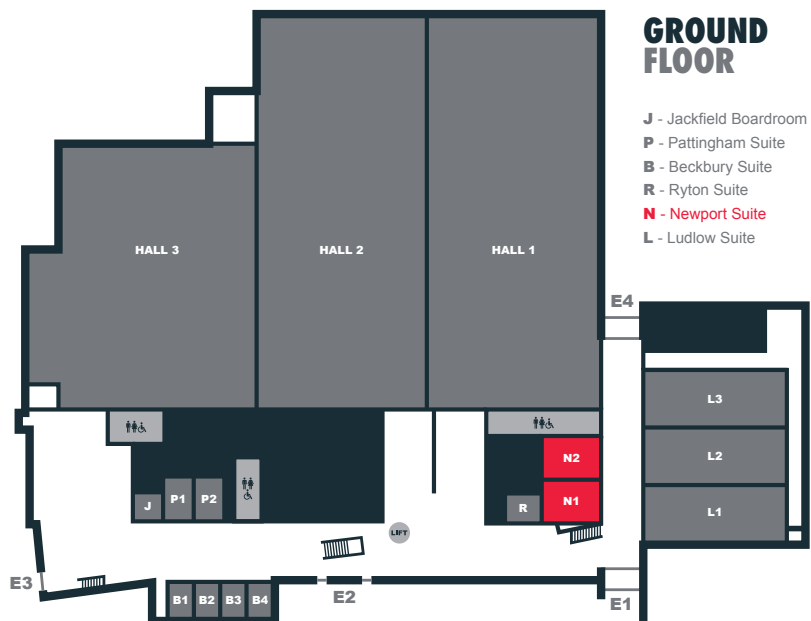

NEWPORT SUITE

A smaller conferencing space, the Newport Suite is perfect for plenary sessions, breakout sessions, breakout spaces or to be used as a 'green room' for special guests.

The space, which can be broken down into two smaller rooms, is also perfect for a drinks reception space for attendees of events in Hall 1 or the Ludlow Suite.

	NEWPORT	N1	N2
DIMENSIONS	12.1m x 19.4m	12.1m x 10m	12.1m x 9.2m
SIZE	235m ²	121m ²	111m ²
HEIGHT	3m	3m	3m
THEATRE	260	160	140
CLASSROOM	114	72	72
BOARDROOM	-	32	28
RECEPTION	300	180	160
BANQUETING	180	72	72
CABARET	120	72	72