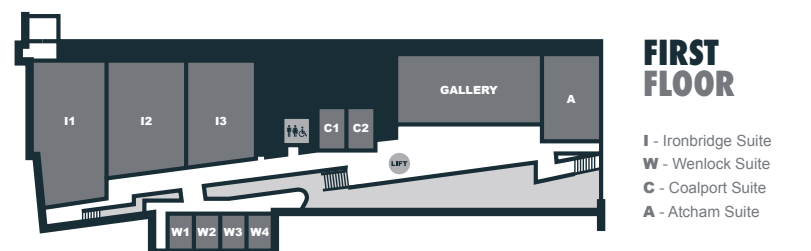

NEWPORT SUITE

A smaller conferencing space, the Newport Suite is perfect for plenary sessions, breakout sessions, breakout spaces or to be used as a 'green room' for special guests.

The space, which can be broken down into two smaller rooms, is also perfect for a drinks reception space for attendees of events in Hall 1 or the Ludlow Suite.

	NEWPORT	N1	N2
DIMENSIONS	12.1m x 19.4m	12.1m x 10m	12.1m x 9.2m
SIZE	235m ²	121m ²	111m ²
HEIGHT	3m	3m	3m
THEATRE	260	160	140
CLASSROOM	114	72	72
BOARDROOM	-	32	28
RECEPTION	300	180	160
BANQUETING	180	72	72
CABARET	120	72	72